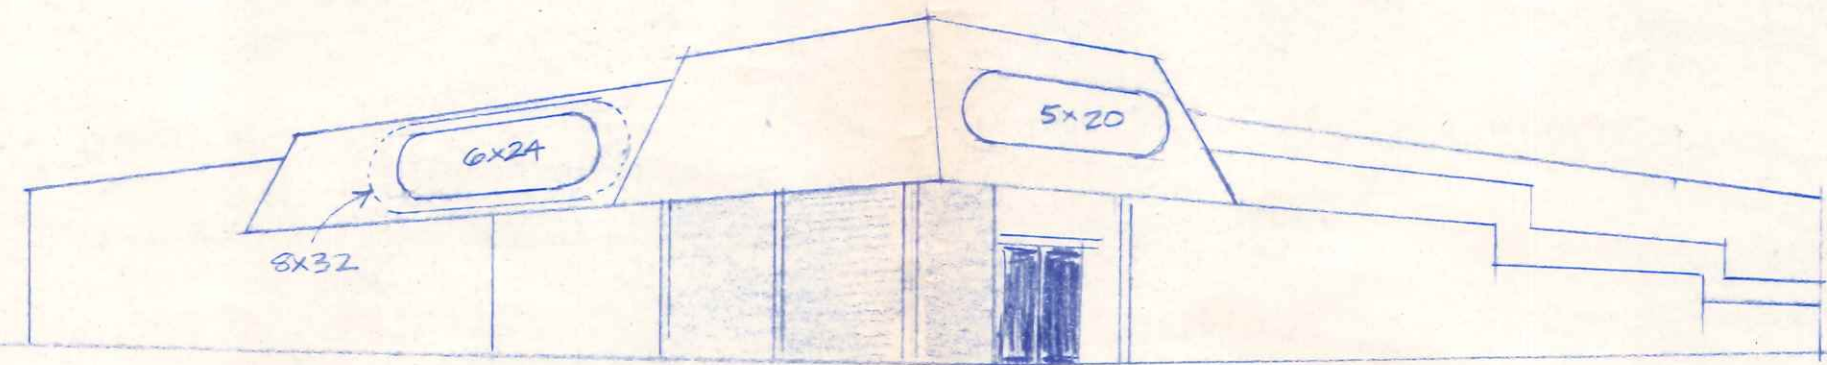

NAPOLEON, OHIO

toledo sign company

25 SOUTH HURON STREET
TOLEDO, OHIO 43602
PHONE (419) 244-4444
FAX (419) 244-6546

ALL SIGN DESIGNS AND CONCEPTS SHOWN
HERE ARE CONFIDENTIAL AND THE PROPERTY
OF TOLEDO SIGN COMPANY. NO USE OR
DISCLOSURE THEREOF MAY BE MADE
WITHOUT OUR WRITTEN PERMISSION.

DATE OF DRAWING 8/8/91	DWG NO. 3340	CUSTOMER
REVISED DATE		ADDRESS
APPROVED SIGNATURE		PHONE
		SCALE 3/16" = 1'-0"
		DRAWN BY J.A.E.