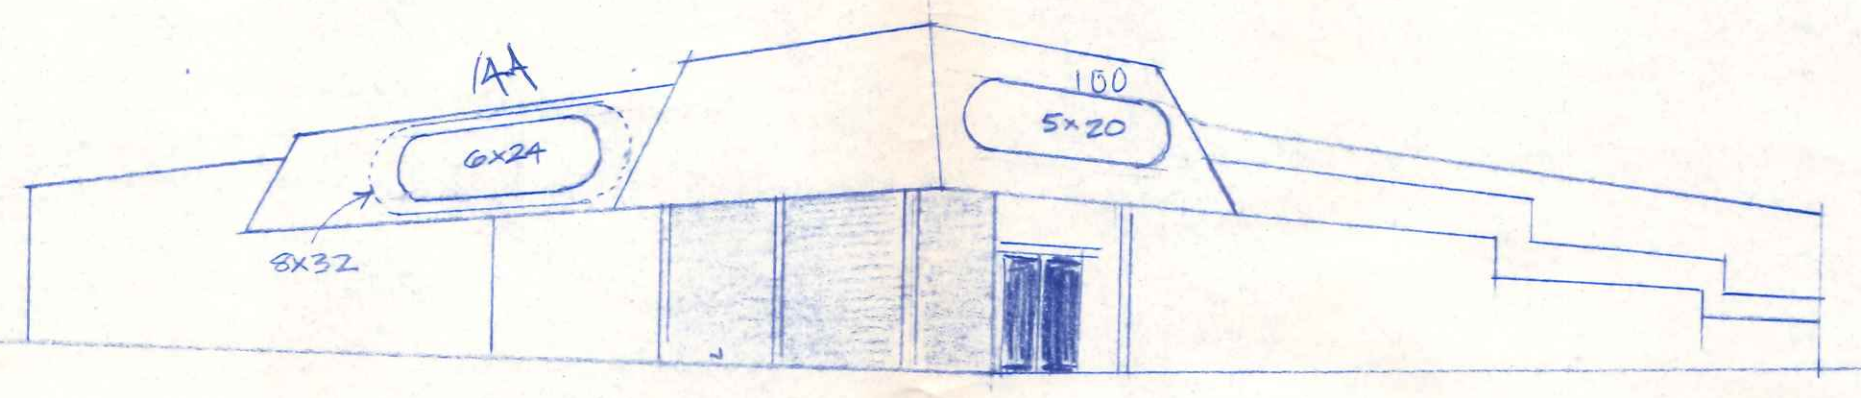

NAPOLEON, OHIO

toledo sign company

25 SOUTH HURON STREET
TOLEDO, OHIO 43602
PHONE (419) 244-4444
FAX (419) 244-6546

ALL SIGN DESIGNS AND CONCEPTS SHOWN
HERE ARE CONFIDENTIAL AND THE PROPERTY
OF TOLEDO SIGN COMPANY. NO USE OR
DISCLOSURE THEREOF MAY BE MADE
WITHOUT OUR WRITTEN PERMISSION.

DATE OF DRAWING 8/8 191
REVISED DATE
DWG. NO. 3340
APPROVED SIGNATURE

CUSTOMER
ADDRESS
PHONE
SCALE 3/16" = 1'-0"
DRAWN BY TAE